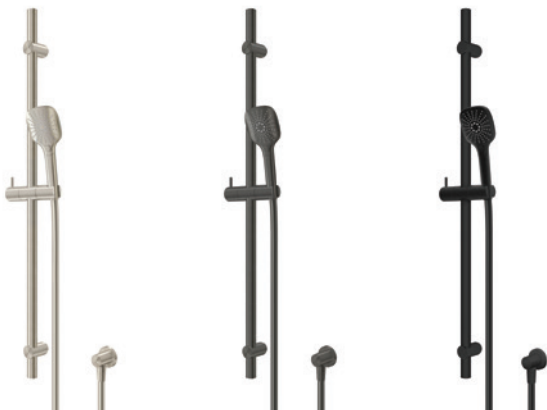

CHROME:
40368.02

BRUSHED NICKEL:
40368.04

GUN METAL:
40368.29

BLACK:
40368.13

BRUSHED BRASS:
40368.07

THERMOSTATIC MIXER & SHELF

Cleverly concealed within a stylish casing, featuring modern push button technology that doubles as a handy storage shelf. With attention to detail at the forefront of mind offering both glass and matching finish shelf options.

Splash Plus Column Shower with Integrated Thermostatic Mixer and Shelf
 Finish: Brushed Nickel

Easy Clean Smooth Hose
 Easy Clean Nozzles
 EleSpray

Multi Function
 DuraClass Slider
 Swiss Inspired

Mains Pressure
 KTW-BWGL Certification
 Check Valve

*All guarantees are subject to terms and conditions and available at:
robertson.co.nz/warranties

SPLASH PLUS SQUARE

SPLASH PLUS SQUARE SLIDE SHOWER

C/W 3 FUNCTION HAND PIECE
RAIL LENGTH: 900MM
ADJUSTABLE FIXATION
MAINS PRESSURE:
4 STAR 7.5 L/MIN

CHROME:
40332.02

BRUSHED
NICKEL:
40332.04

GUN
METAL:
40332.29

BLACK
40332.13

SPLASH PLUS SQUARE REAR INLET COLUMN SHOWER

C/W 3 FUNCTION HAND PIECE
Ø250MM ROUND SHOWERHEAD
3 SHOWERING EXPERIENCES
EXTRA LONG 450MM REACH
MAINS PRESSURE:
4 STAR 7.5 L/MIN