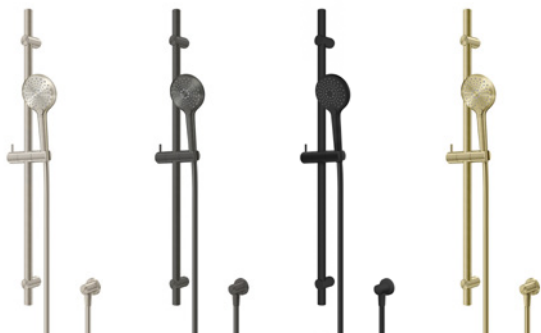

ELEMENTi[®]

SPLASH PLUS

SPLASH PLUS

Splash Plus Square Showerhead & Wall Arm
Finish: Brushed Nickel

Splash Plus Round Hand Piece and Hose
Finish: Black

SPLASH PLUS ROUND

SPLASH PLUS ROUND SLIDE SHOWER

C/W 3 FUNCTION HAND PIECE
RAIL LENGTH: 900MM
ADJUSTABLE FIXATION
MAINS PRESSURE:
4 STAR 7.5 L/MIN

CHROME:
40360.02

BRUSHED NICKEL:
40360.04

GUN METAL:
40360.29

BLACK:
40360.13

BRUSHED BRASS:
40360.07

SPLASH PLUS ROUND REAR INLET COLUMN SHOWER

C/W 3 FUNCTION HAND PIECE
Ø250MM ROUND SHOWERHEAD
3 SHOWERING EXPERIENCES
EXTRA LONG 450MM REACH
MAINS PRESSURE:
4 STAR 7.5 L/MIN

TOP WATER INLET
CHROME:
40362.02

BOTTOM WATER INLET
CHROME:
40361.02

Bottom rear water inlet

BRUSHED NICKEL:
40361.04

GUN METAL:
40361.29

BLACK:
40361.13

BRUSHED BRASS:
40361.07

Top Rear water inlet option available (Chrome Only)

➤ [Matching Splash Round Fixed Shower Head Page 274](#)

Splash Plus Round Rear Inlet Column Shower
and Uno Shower Mixer
Finish: Brushed Brass
Hand & Body Wash

Multi Function
Multi Function Check Valve
Flawless Finish