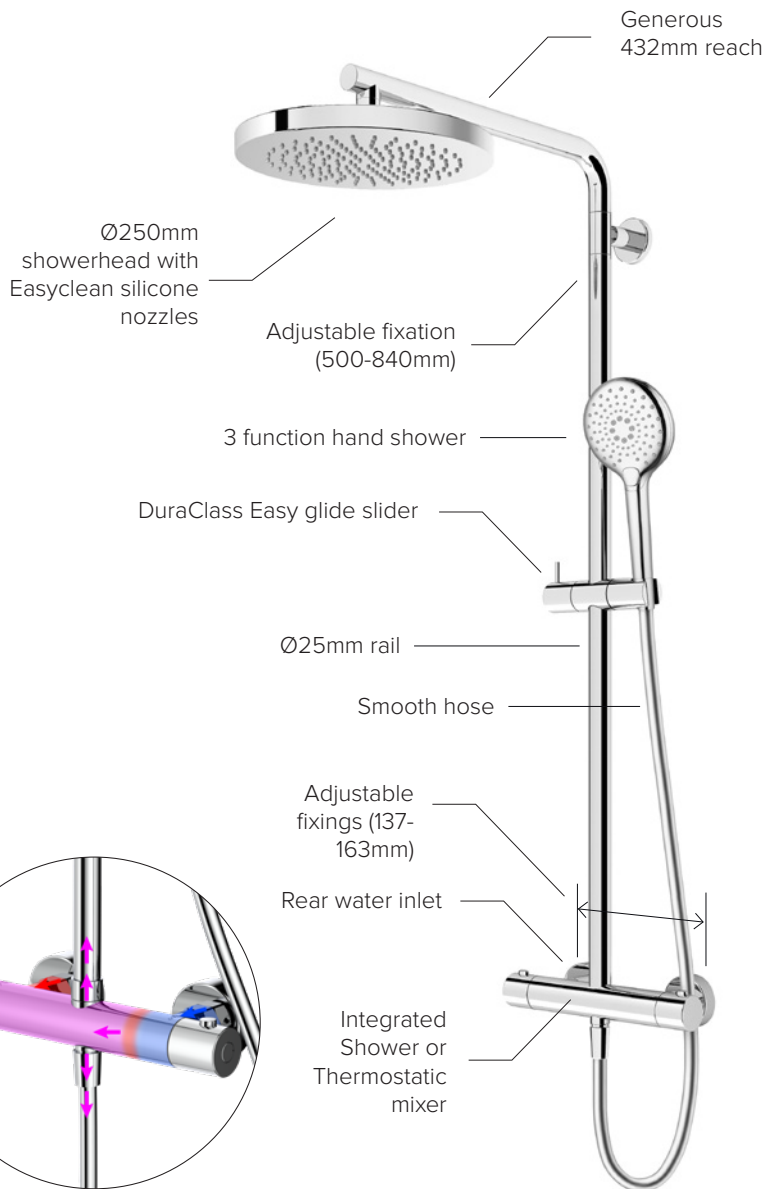

ELEMENTi[®]

SPLASH PLUS

SPLASH PLUS

Splash Plus Square Showerhead & Wall Arm
Finish: Brushed Nickel

Splash Plus Round Hand Piece and Hose
Finish: Black

SPLASH PLUS ROUND

SPLASH PLUS ROUND SLIDE SHOWER

C/W 3 FUNCTION HAND PIECE
RAIL LENGTH: 900MM
ADJUSTABLE FIXATION
MAINS PRESSURE:
4 STAR 7.5 L/MIN

EleSpray
DuraClass Slider

KTW-BWGL Certification
Swiss Inspired

*All guarantees are subject to terms
and conditions and available at:
robertson.co.nz/warranties

SPLASH PLUS ROUND

SHOWER MIXER

Offering all the benefits of a traditional shower mixer but integrated cleverly into the shower itself, allowing for ease of temperature adjustment and water flow with effortless control.

THERMOSTATIC MIXER

Elementi's most precise showering experience yet. The integrated Thermostatic mixer allows users accurate temperature control every time.

SPLASH PLUS COLUMN SHOWER WITH INTEGRATED SHOWER MIXER

CW 3 FUNCTION HAND PIECE
ADJUSTABLE FIXATION
MAINS PRESSURE:
2 STAR 12 L/MIN

CHROME:
40366.02

BLACK:
40366.13

SPLASH PLUS COLUMN SHOWER WITH INTEGRATED THERMOSTATIC MIXER

CW 3 FUNCTION HAND PIECE
ADJUSTABLE FIXATION
MAINS PRESSURE:
2 STAR 12 L/MIN