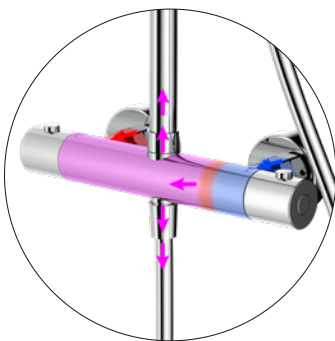

EleSpray
DuraClass Slider

KTW-BWGL Certification
Swiss Inspired

*All guarantees are subject to terms
and conditions and available at:
robertson.co.nz/warranties

SPLASH PLUS ROUND

SHOWER MIXER

Offering all the benefits of a traditional shower mixer but integrated cleverly into the shower itself, allowing for ease of temperature adjustment and water flow with effortless control.

THERMOSTATIC MIXER

Elementi's most precise showering experience yet. The integrated Thermostatic mixer allows users accurate temperature control every time.

SPLASH PLUS COLUMN SHOWER WITH INTEGRATED SHOWER MIXER

CW 3 FUNCTION HAND PIECE
ADJUSTABLE FIXATION
MAINS PRESSURE:
2 STAR 12 L/MIN

CHROME:
40366.02

BLACK:
40366.13

SPLASH PLUS COLUMN SHOWER WITH INTEGRATED THERMOSTATIC MIXER

CW 3 FUNCTION HAND PIECE
ADJUSTABLE FIXATION
MAINS PRESSURE:
2 STAR 12 L/MIN

CHROME:
40367.02

BLACK:
40367.13

SPLASH PLUS COLUMN SHOWER WITH INTEGRATED THERMOSTATIC MIXER AND SHELF

C/W 3 FUNCTION HAND PIECE
 Ø250MM ROUND SHOWERHEAD
 3 SHOWERING EXPERIENCES
 EXTRA LONG 450MM REACH
 MAINS PRESSURE:
 2 STAR 12 L/MIN