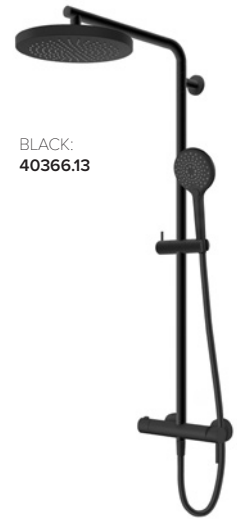

ELEMENTi[®]

SPLASH PLUS

SPLASH PLUS

Splash Plus Square Showerhead & Wall Arm
Finish: Brushed Nickel

Splash Plus Round Hand Piece and Hose
Finish: Black

SPLASH PLUS ROUND

SPLASH PLUS ROUND SLIDE SHOWER

C/W 3 FUNCTION HAND PIECE
RAIL LENGTH: 900MM
ADJUSTABLE FIXATION
MAINS PRESSURE:
4 STAR 7.5 L/MIN

CHROME:
40360.02

BRUSHED NICKEL:
40360.04

GUN METAL:
40360.29

BLACK:
40360.13

BRUSHED BRASS:
40360.07

SPLASH PLUS ROUND REAR INLET COLUMN SHOWER

C/W 3 FUNCTION HAND PIECE
Ø250MM ROUND SHOWERHEAD
3 SHOWERING EXPERIENCES
EXTRA LONG 450MM REACH
MAINS PRESSURE:
4 STAR 7.5 L/MIN

CW 3 FUNCTION HAND PIECE
ADJUSTABLE FIXATION
MAINS PRESSURE:
2 STAR 12 L/MIN

CHROME:
40366.02

BLACK:
40366.13

SPLASH PLUS COLUMN SHOWER WITH INTEGRATED THERMOSTATIC MIXER

CW 3 FUNCTION HAND PIECE
ADJUSTABLE FIXATION
MAINS PRESSURE:
2 STAR 12 L/MIN

CHROME:
40367.02

BLACK:
40367.13

SPLASH PLUS COLUMN SHOWER WITH INTEGRATED THERMOSTATIC MIXER AND SHELF

C/W 3 FUNCTION HAND PIECE
 Ø250MM ROUND SHOWERHEAD
 3 SHOWERING EXPERIENCES
 EXTRA LONG 450MM REACH
 MAINS PRESSURE:
 2 STAR 12 L/MIN