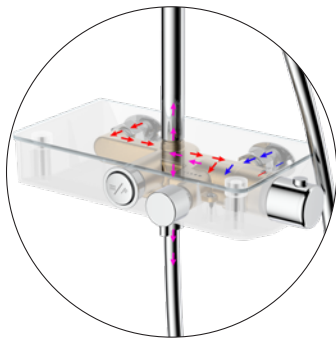

CHROME:
40367.02

BLACK:
40367.13

SPLASH PLUS COLUMN SHOWER WITH INTEGRATED THERMOSTATIC MIXER AND SHELF

C/W 3 FUNCTION HAND PIECE
 Ø250MM ROUND SHOWERHEAD
 3 SHOWERING EXPERIENCES
 EXTRA LONG 450MM REACH
 MAINS PRESSURE:
 2 STAR 12 L/MIN

CHROME:
40368.02

BRUSHED NICKEL:
40368.04

GUN METAL:
40368.29

BLACK:
40368.13

BRUSHED BRASS:
40368.07

THERMOSTATIC MIXER & SHELF

Cleverly concealed within a stylish casing, featuring modern push button technology that doubles as a handy storage shelf. With attention to detail at the forefront of mind offering both glass and matching finish shelf options.

Splash Plus Column Shower with Integrated Thermostatic Mixer and Shelf
 Finish: Brushed Nickel

Easy Clean Smooth Hose
 Easy Clean Nozzles
 EleSpray

Multi Function
 DuraClass Slider
 Swiss Inspired

Mains Pressure
 KTW-BWGL Certification
 Check Valve

*All guarantees are subject to terms and conditions and available at:
robertson.co.nz/warranties

SPLASH PLUS SQUARE

SPLASH PLUS SQUARE SLIDE SHOWER

C/W 3 FUNCTION HAND PIECE
RAIL LENGTH: 900MM
ADJUSTABLE FIXATION
MAINS PRESSURE:
4 STAR 7.5 L/MIN