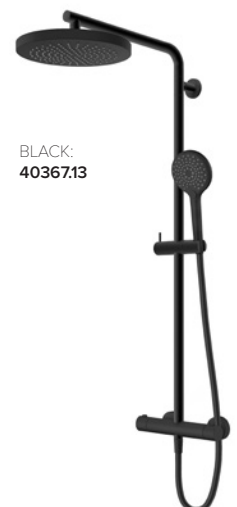

ELEMENTi[®]

SPLASH PLUS

SPLASH PLUS

Splash Plus Square Showerhead & Wall Arm
Finish: Brushed Nickel

Splash Plus Round Hand Piece and Hose
Finish: Black

SPLASH PLUS ROUND

SPLASH PLUS ROUND SLIDE SHOWER

C/W 3 FUNCTION HAND PIECE
RAIL LENGTH: 900MM
ADJUSTABLE FIXATION
MAINS PRESSURE:
4 STAR 7.5 L/MIN

CW 3 FUNCTION HAND PIECE
ADJUSTABLE FIXATION
MAINS PRESSURE:
2 STAR 12 L/MIN

CHROME:
40366.02

BLACK:
40366.13

SPLASH PLUS COLUMN SHOWER WITH INTEGRATED THERMOSTATIC MIXER

CW 3 FUNCTION HAND PIECE
ADJUSTABLE FIXATION
MAINS PRESSURE:
2 STAR 12 L/MIN

CHROME:
40367.02

BLACK:
40367.13

SPLASH PLUS COLUMN SHOWER WITH INTEGRATED THERMOSTATIC MIXER AND SHELF

C/W 3 FUNCTION HAND PIECE
 Ø250MM ROUND SHOWERHEAD
 3 SHOWERING EXPERIENCES
 EXTRA LONG 450MM REACH
 MAINS PRESSURE:
 2 STAR 12 L/MIN

CHROME:
40368.02

BRUSHED NICKEL:
40368.04

GUN METAL:
40368.29

BLACK:
40368.13

BRUSHED BRASS:
40368.07

THERMOSTATIC MIXER & SHELF

Cleverly concealed within a stylish casing, featuring modern push button technology that doubles as a handy storage shelf. With attention to detail at the forefront of mind offering both glass and matching finish shelf options.